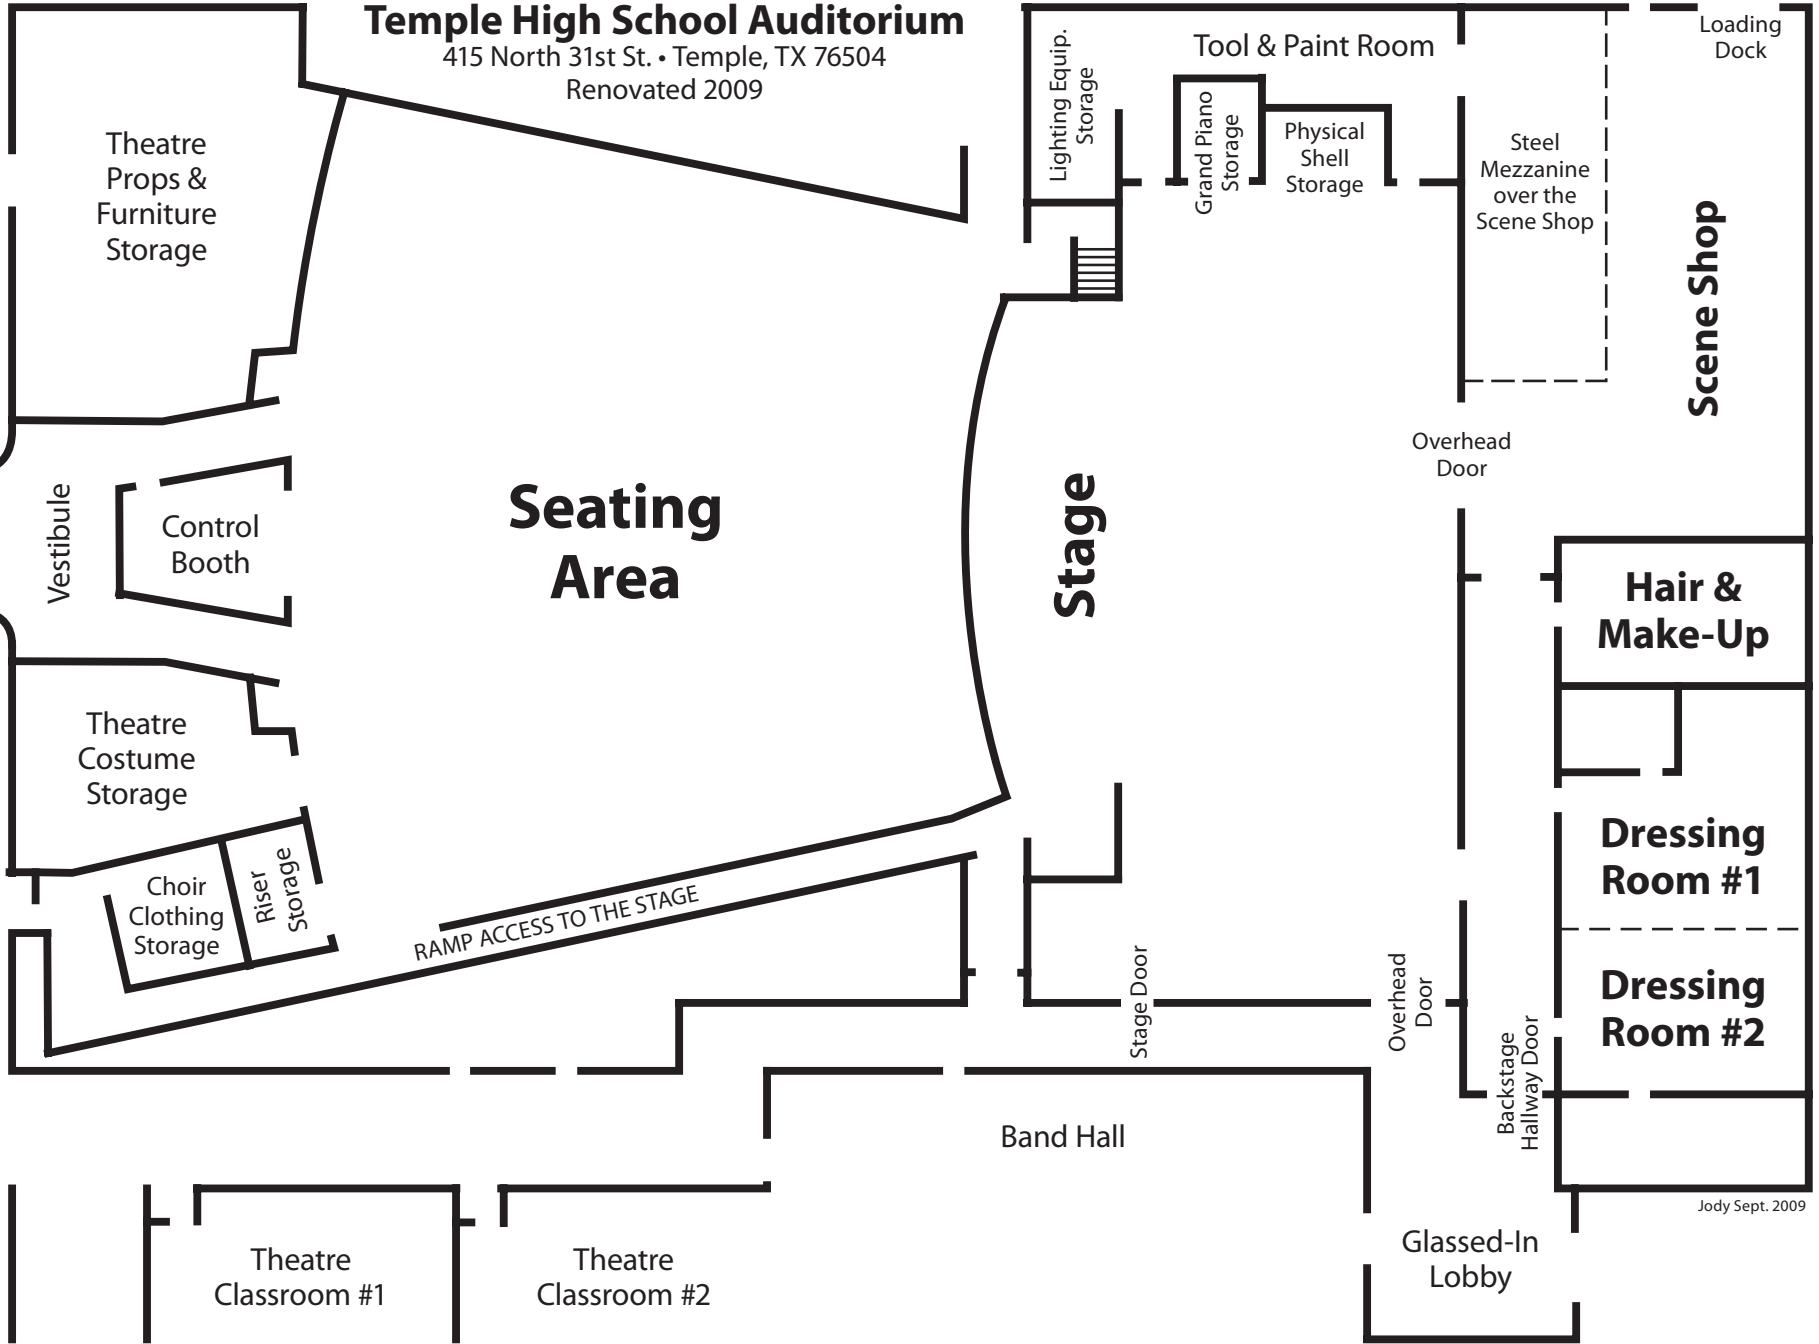

Temple High School Auditorium

415 North 31st St. • Temple, TX 76504

Renovated 2009

STUDENT CENTER

Balcony Seating Accessed Through Stairs in the Student Center

Jody Sept. 2009